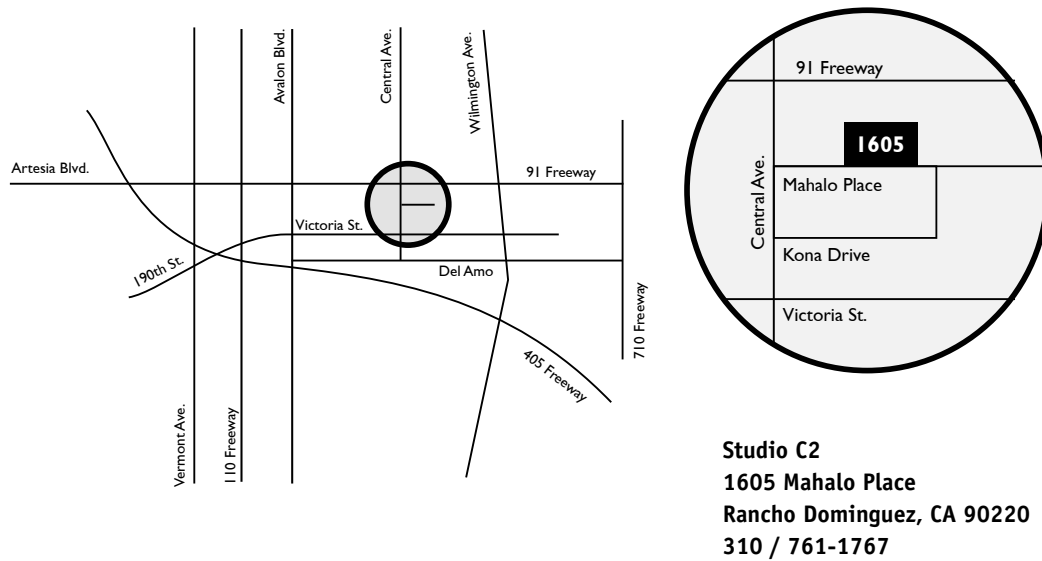

Directions

From Hollywood / Downtown LA:

10 East or 101 South
to 110 South to 91 East
Exit Central Ave., turn right.
Left at first signal, Mahalo Place.
Studio C2 is on the left.

From Santa Monica / West LA:

405 South to 105 East
to 110 South to 91 East
Exit Central Ave., turn right.
Left at first signal, Mahalo Place.
Studio C2 is on the left.

From Orange County / Long Beach

405 North
Exit Avalon Blvd. North
North on Avalon to Victoria, turn right.
East on Victoria to Central Ave. turn left
North on Central Ave. to Mahalo Place turn right
Studio C2 is on the left.

- OR -

710 North to 91 West
Exit Central Ave., turn left
Left at second signal, Mahalo Place
Studio C2 is on the left.